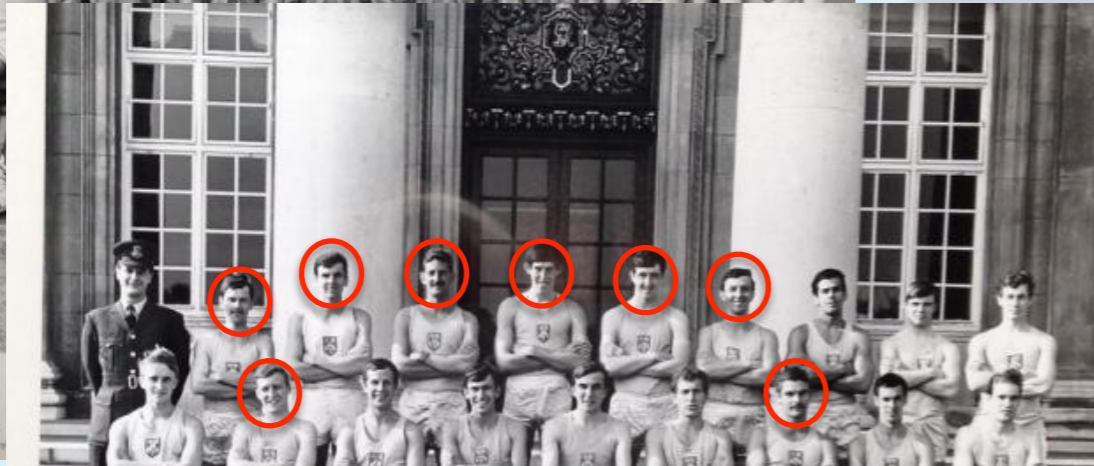

B.J.S. Studios
Back Row: F.C. A. Malcolm,
Front Row: F.C. A. Speaks,
Inner: S.F.C. N. Sprouts,
F.C. D. A. W. May