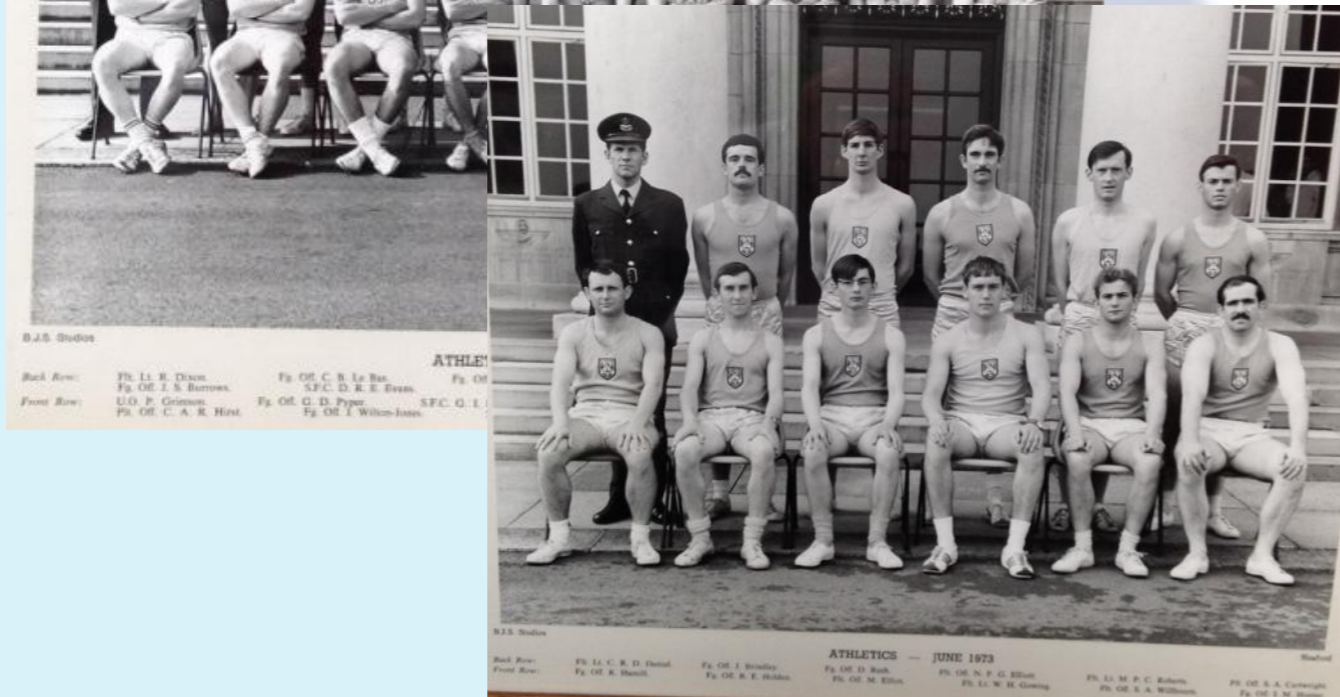

1971 NC Rusling
1972 Bill Rimmer
Andy Gjersten
Ian Steward

GE Athletics Teams

B.J.S. Studios
Back Row:
Centre Row:
Front Row:

B.J.S. Studios
Back Row: F.C. A. Malcolm,
Front Row: F.C. A. Speaks,
Inner: S.F.C. N. Sprouts,
F.C. D. A. W. May